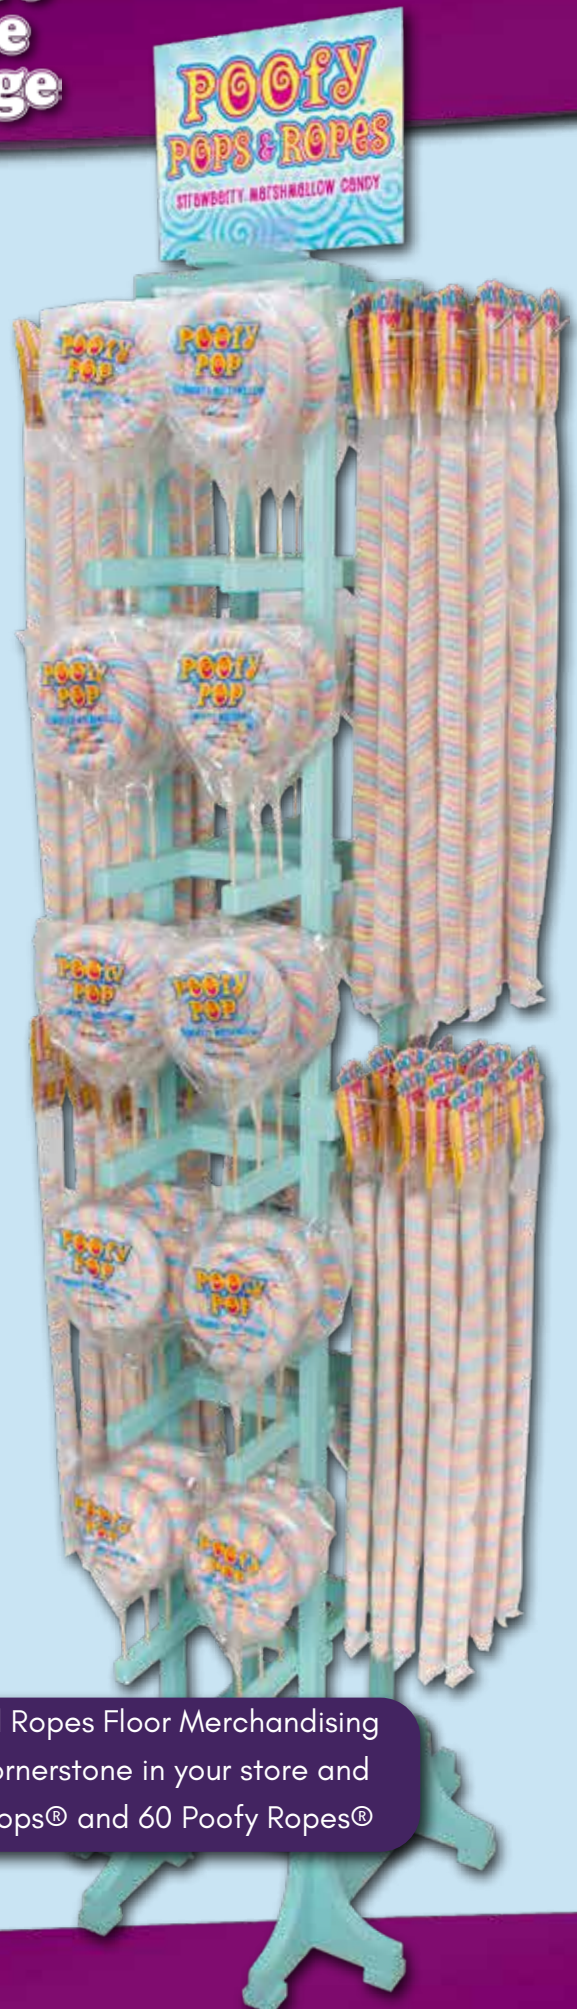

Poofy Pops® and Ropes Floor Merchandising Deal will be a cornerstone in your store and holds 60 Poofy Pops® and 60 Poofy Ropes®