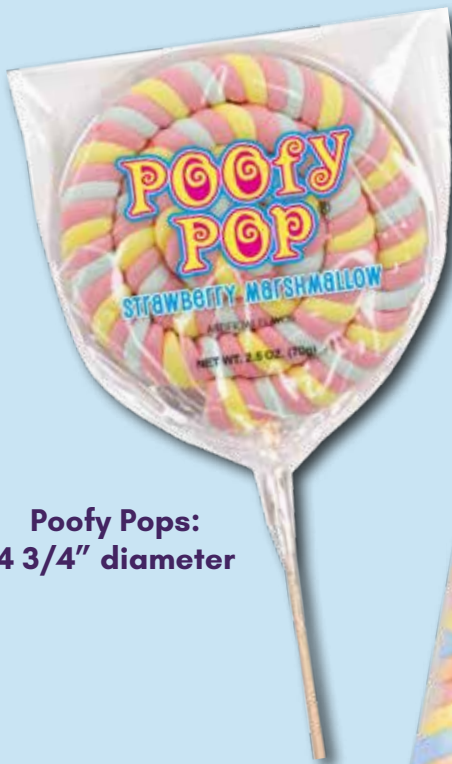

POOFY POPS & POOFY ROPES

- Squire Boone Village's Poofy Pops and Poofy Ropes are soft, strawberry marshmallows that melt in your mouth. With their pastel hue, swirling pattern, and delicious strawberry flavor, they're a fresh take on a lollipop and will become a fast best-seller.

Poofy Pops:
4 3/4" diameter